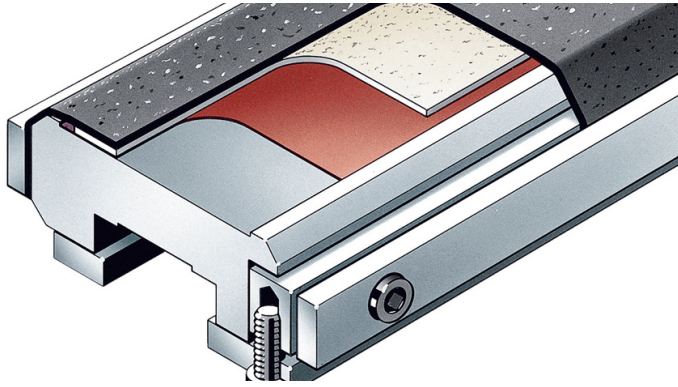

9239 siapur hard

► For demanding applications in the prefabricated slab industry

Product profile

Backing: PU foam (soft)

Applications

- Damping of the sanding pressure between graphite cloth and abrasive plate